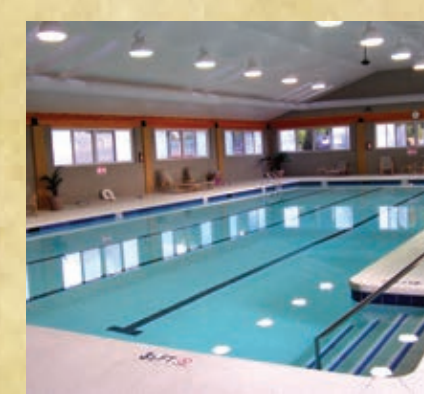

Amenities Available:

- Gated Main Entrance with 24-Hour Security and Roving Patrols
- 18 Hole Championship Golf Course Designed by Joe Lee
- Golf Practice Facility with Putting Green, Chipping Green and Driving Range
- Indoor Heated Pool
- Outdoor Heated Pool
- Hard Surface Tennis Courts
- Soft Surface Tennis Courts
- State of the Art Fitness Center
- Historic Clubhouse
- Casual Dining
- Fine Dining
- Banquet Facility
- Community Park with Walking Trail
- Pickleball
- Bocce Ball
- Numerous Social Activities
- Close to Asheville, NC and Greenville, SC Airports
- Close to NC State Theater – Flat Rock Playhouse
- Located in Historic Flat Rock Village
- Four Miles South of Hendersonville